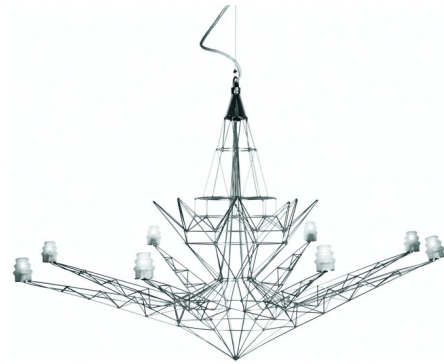

## Lightweight Chandelier

By Foscarini

### Description

Lightweight Chandelier is a comprising geometric frame in grey anodized metal and white blown glass elements. Eight 20 watt max 12 volt JC G4 base halogen bulbs are required, but not included.

Shown in gray / white