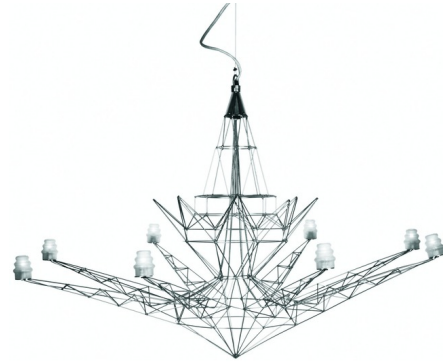

## Lightweight Chandelier By Foscarini

### Description

Lightweight Chandelier is a comprising geometric frame in grey anodized metal and white blown glass elements. Eight 20 watt max 12 volt JC G4 base halogen bulbs are required, but not included.

Shown in gray / white