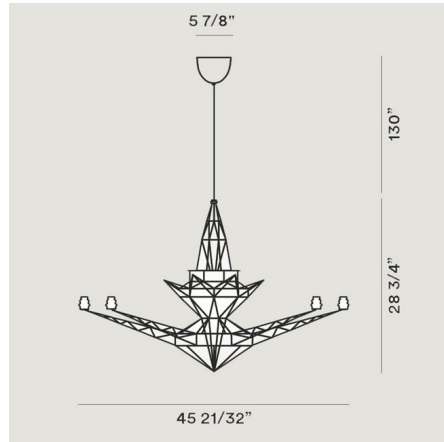

By Foscarini

Description

Lightweight Chandelier is a comprising geometric frame in grey anodized metal and white blown glass elements. Eight 20 watt max 12 volt JC G4 base halogen bulbs are required, but not included.

Shown in gray / white

Specifications

COLOR White
BODY FINISH Gray
WATTAGE 160W
DIMMER Low Voltage Electronic
DIMENSIONS 130"L x 45.65"W x 28.75"H
BULB NOT INCLUDED 8 x JC/G4 (bipin)/20W/12V Halogen

CLICK TO VIEW PRODUCT