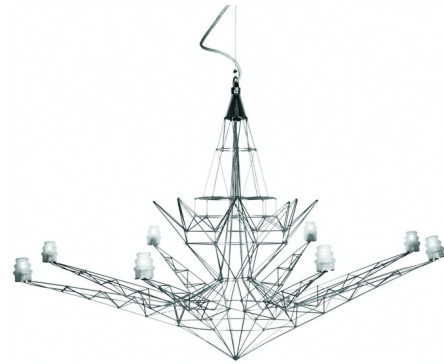

Lightology

lightology.com
866-954-4489
05-24-26

Project: _____

Company: _____

Location: _____ Fixture Type: _____

SPEC #: **FOS27371**

Approved On: _____ Approved By: _____

Lightweight Chandelier

By Foscarini

Description

Lightweight Chandelier is a comprising geometric frame in grey anodized metal and white blown glass elements. Eight 20 watt max 12 volt JC G4 base halogen bulbs are required, but not included.

Shown in gray / white

Specifications

COLOR White
BODY FINISH Gray
WATTAGE 160W
DIMMER Low Voltage Electronic
DIMENSIONS 130"L x 45.65"W x 28.75"H
BULB NOT INCLUDED 8 x JC/G4 (bipin)/20W/12V Halogen

CLICK TO VIEW PRODUCT