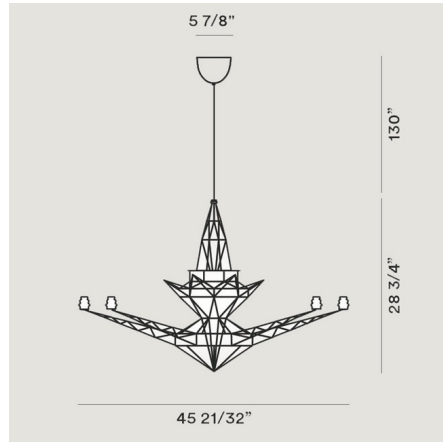

### Description

Lightweight Chandelier is a comprising geometric frame in grey anodized metal and white blown glass elements. Eight 20 watt max 12 volt JC G4 base halogen bulbs are required, but not included.

### Specifications

COLOR . . . . . White  
BODY FINISH . . . . . Gray  
WATTAGE . . . . . 160W  
DIMMER . . . . . Low Voltage Electronic  
DIMENSIONS . . . . . 130"L x 45.65"W x 28.75"H  
BULB NOT INCLUDED . . . . . 8 x JC/G4 (bipin)/20W/12V Halogen