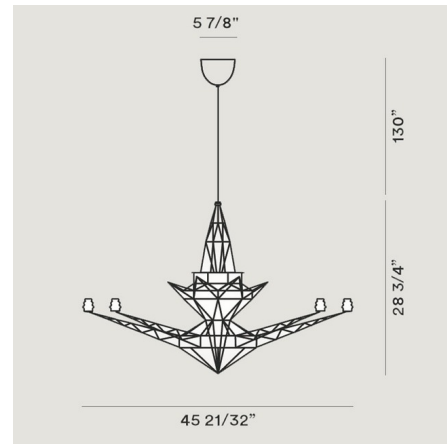

### Description

Lightweight Chandelier is a comprising geometric frame in grey anodized metal and white blown glass elements. Eight 20 watt max 12 volt JC G4 base halogen bulbs are required, but not included.

### Specifications

COLOR . . . . . White  
BODY FINISH . . . . . Gray  
WATTAGE . . . . . 160W  
DIMMER . . . . . Low Voltage Electronic  
DIMENSIONS . . . . . 130"L x 45.65"W x 28.75"H  
BULB NOT INCLUDED . . . . . 8 x JC/G4 (bipin)/20W/12V Halogen