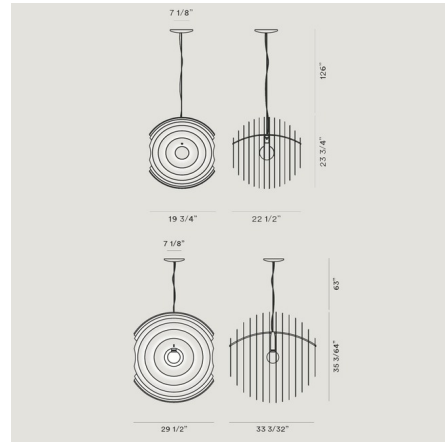

By Foscarini

Description

The Supernova Suspension is constructed of a series of parallel matte aluminum pieces with a chrome support. Available in Satin Aluminum or Fucsia. UL listed. Made in Italy.

Shown in chrome / fucsia

Specifications

COLOR Fucsia
BODY FINISH Chrome
WATTAGE 100W
DIMMER Low Voltage Electronic
DIMENSIONS 126"L x 19.75"W x 23.75"H
BULB NOT INCLUDED 1 x G30/Medium (E26)/100W/120V Incandescent

CLICK TO VIEW PRODUCT