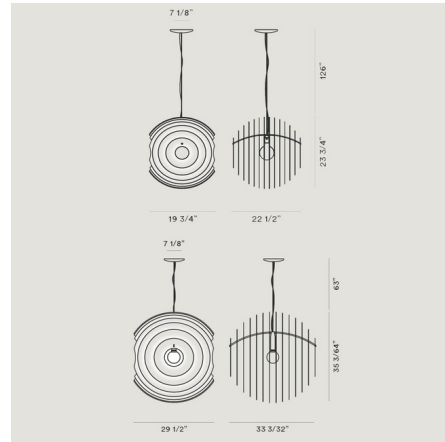

## Supernova Suspension By Foscarini

### Description

The Supernova Suspension is constructed of a series of parallel matte aluminum pieces with a chrome support. Available in Satin Aluminum or Fucsia. UL listed. Made in Italy.

Shown in chrome / fucsia

### Specifications

COLOR . . . . . Fucsia  
BODY FINISH . . . . . Chrome  
WATTAGE . . . . . 100W  
DIMMER . . . . . Low Voltage Electronic  
DIMENSIONS . . . . . 126"L x 19.75"W x 23.75"H  
BULB NOT INCLUDED . . . . . 1 x G30/Medium (E26)/100W/120V Incandescent