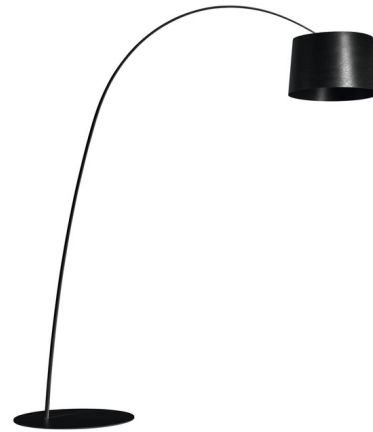

Lightology

lightology.com
866-954-4489
04-04-26

Project: _____

Company: _____

Location: _____ Fixture Type: _____

SPEC #: **FOS27432**

Approved On: _____ Approved By: _____

Twiggy Floor Lamp

By Foscarini

Description

The Twiggy Floor Lamp is characterized by a thin, elegant, and sophisticated design. Flexibility is the word for Twiggy - flexibility of the material which defines the ample and essential curve of the arm that carries light far from the base, with the possibility of adjusting the height of the shade thanks to a system of counterweights. Available with incandescent or integrated LED lamp options. Note: The Burgundy option is only available with LED lamp.

Specifications

COLOR Black
BODY FINISH N/A
WATTAGE 34W
DIMMER Included
DIMENSIONS 23.625"W x 83.375"H x 67"D
INTEGRATED LED MODULE 1 x LED/34W/120V LED
OTHER BULB OPTIONS 3 x A19/Medium (E26)/120V LED

Technical Information

PRODUCT DIMENSIONS Cord Length: 129"
COLOR RENDERING 90 CRI
LAMP COLOR 2700K
LUMENS/WATT 112.94
LUMINOUS FLUX 3840 lumens

Shown in black

CLICK TO VIEW PRODUCT

Notes: