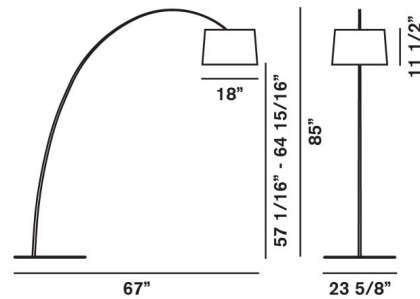

Specifications

COLOR Black
BODY FINISH N/A
WATTAGE 34W
DIMMER Included
DIMENSIONS 23.625"W x 83.375"H x 67"D
INTEGRATED LED MODULE 1 x LED/34W/120V LED
OTHER BULB OPTIONS 3 x A19/Medium (E26)/120V LED

Technical Information

PRODUCT DIMENSIONS Cord Length: 129"
COLOR RENDERING 90 CRI
LAMP COLOR 2700K
LUMENS/WATT 112.94
LUMINOUS FLUX 3840 lumens

Shown in black

CLICK TO VIEW PRODUCT

Notes: