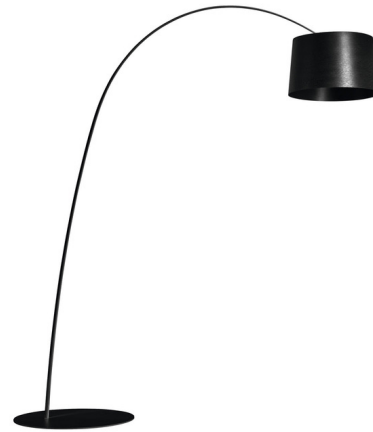

Lightology

lightology.com
866-954-4489
06-03-26

Project: _____
Company: _____
Location: _____ Fixture Type: _____
SPEC #: **FOS27432**
Approved On: _____ Approved By: _____

Twiggy Floor Lamp By Foscarini

Description

The Twiggy Floor Lamp is characterized by a thin, elegant, and sophisticated design. Flexibility is the word for Twiggy - flexibility of the material which defines the ample and essential curve of the arm that carries light far from the base, with the possibility of adjusting the height of the shade thanks to a system of counterweights. Available with incandescent or integrated LED lamp options. Note: The Burgundy option is only available with LED lamp.

Specifications

COLOR Black
BODY FINISH N/A
WATTAGE 34W
DIMMER Included
DIMENSIONS 23.625"W x 83.375"H x 67"D
INTEGRATED LED MODULE 1 x LED/34W/120V LED
OTHER BULB OPTIONS 3 x A19/Medium (E26)/120V LED

Technical Information

PRODUCT DIMENSIONS Cord Length: 129"
COLOR RENDERING 90 CRI
LAMP COLOR 2700K
LUMENS/WATT 112.94
LUMINOUS FLUX 3840 lumens

Shown in black

CLICK TO VIEW PRODUCT

Notes: