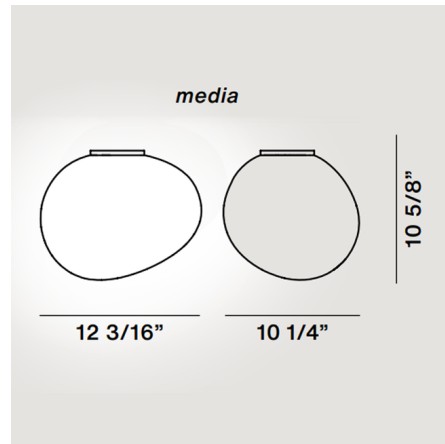

Description

The Gregg Ceiling Light brings a decorative, organic look to your interior space. Reminiscent of pebbles smoothed by water which light up with sunlight. White blown acid etched glass is complemented by a White finish.

Shown in white / white

Specifications

COLOR	White
BODY FINISH	White
WATTAGE	25W
DIMMER	Low Voltage Electronic
DIMENSIONS	12.825"W x 10.625"H
BULB NOT INCLUDED	1 x A19/Medium (E26)/25W/120V LED
OTHER BULB OPTIONS	1 x A19/Medium (E26)/120V LED