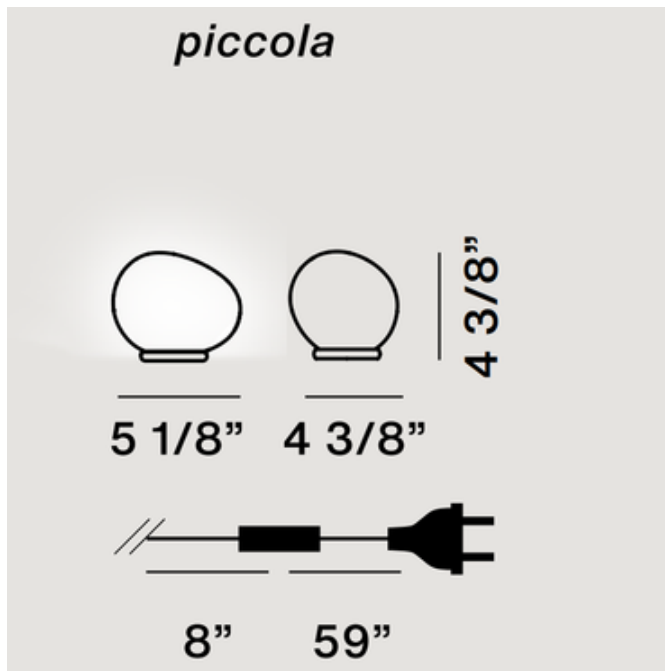

DESIGNER Ludovica + Roberto Palomba
BRAND Foscarini

DESCRIPTION

The Gregg Piccola Glass Table Lamp brings a decorative, organic look to your interior space. Reminiscent of pebbles smoothed by water which light up with sunlight. White blown acid etched glass is complemented by a White finish and a transparent cord. On/off switch on cord.

Shown in: White / White

SHADE COLOR	White
BODY FINISH	White
WATTAGE	8W
DIMMER	N/A
DIMENSIONS	5.125"W x 4.38"H x 4.38"D
BULB NOT INCLUDED	
LAMP	1 x JCD/G9/8W/120V LED
SPEC #	FOS27464

COMPANY	PROJECT	FIXTURE TYPE	APPROVED BY	DATE