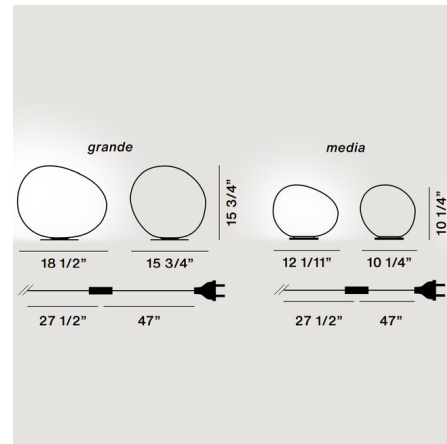

### Specifications

COLOR . . . . . White  
BODY FINISH . . . . . White  
WATTAGE . . . . . 100W  
DIMMER . . . . . Included  
DIMENSIONS . . . . . 12.09"W x 10.25"H x 10.25"D  
BULB NOT INCLUDED . . . . . 1 x A19/Medium (E26)/100W/120V Incandescent  
OTHER BULB OPTIONS . . . . . 1 x A19/Medium (E26)/120V LED

### Technical Information

PRODUCT DIMENSIONS . . . . . Cord: 60"

CLICK TO VIEW PRODUCT

Notes: