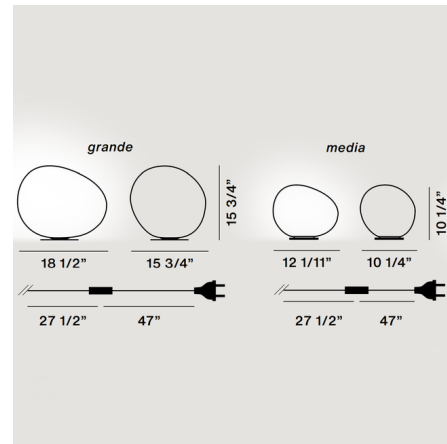

By Foscarini

Description

The Gregg Glass Table Lamp brings a decorative, organic look to your interior space. Reminiscent of pebbles smoothed by water which light up with sunlight. White blown acid etched glass is complemented by a White finish. Available with an on/off switch, or a dimming switch, both located on the cord.

Shown in white / white

Specifications

COLOR White
BODY FINISH White
WATTAGE 100W
DIMMER Included
DIMENSIONS 12.09"W x 10.25"H x 10.25"D
BULB NOT INCLUDED 1 x A19/Medium (E26)/100W/120V Incandescent
OTHER BULB OPTIONS 1 x A19/Medium (E26)/120V LED

Technical Information

PRODUCT DIMENSIONS Cord: 60"

CLICK TO VIEW PRODUCT

Notes: