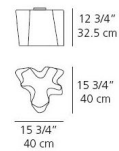

CLICK TO VIEW PRODUCT

Notes: