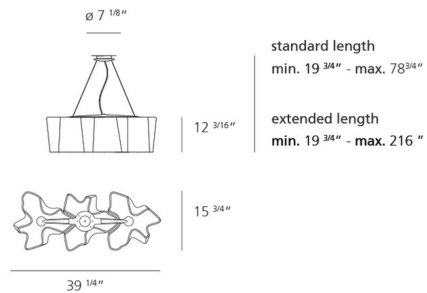

### Description

Make a grand and sophisticated statement with the Logico Triple Linear Suspension, an extraordinary lighting fixture that combines sculptural beauty with powerful illumination. This impressive suspension light features three hand-blown, organically shaped satin glass diffusers arranged in a striking linear configuration, creating a captivating visual effect where the glass seems to float weightlessly. Available in enigmatic Smoke Grey or pure Milky White, these diffusers are supported by a robust yet elegantly designed die-cast frame and suspended by sleek stainless steel cables, ensuring both stability and a minimalist aesthetic. Crafted with precision in Italy, the Logico Triple Linear Suspension is a masterpiece of design and engineering. Customers are consistently captivated by its dramatic impact and stunning architectural quality, making it a focal point in any space. Ideal for illuminating long dining tables, kitchen islands, or grand entryways, this fixture embodies architectural, contemporary, and glamorous styles, casting a wide, diffused glow that enhances the entire environment. Elevate your interior to new heights of style and light with this iconic Italian design.

### Specifications

COLOR . . . . . Milky White  
 BODY FINISH . . . . . Gray  
 WATTAGE . . . . . 300W  
 DIMMER . . . . . Standard 120V  
 DIMENSIONS . . . . . 39.25"L x 15.75"W x 12.2"H  
 BULB NOT INCLUDED . . . . . 3 x A19/Medium (E26)/100W/120V Incandescent  
 OTHER BULB OPTIONS . . . . . 3 x A19/Medium (E26)/120V LED  
 COUNTRY OF ORIGIN . . . . . Italy

### Technical Information

PRODUCT DIMENSIONS . . . . . Canopy: 7.125" diameter

Shown in gray / milky white

CLICK TO VIEW PRODUCT

Notes: