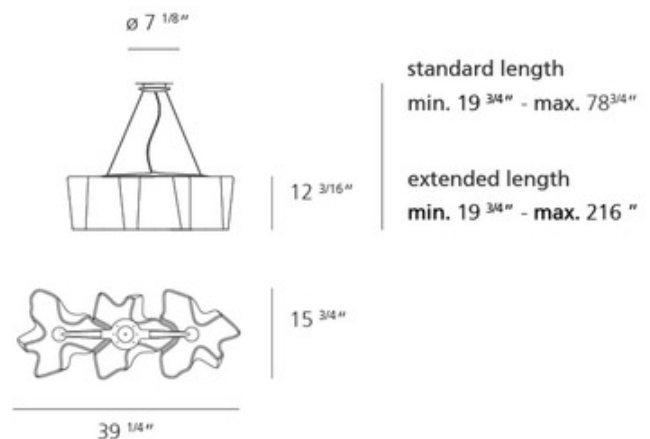

Shown in: Gray / Milky White

SHADE COLOR	Milky White
BODY FINISH	Gray
WATTAGE	300W
DIMMER	Standard 120V
DIMENSIONS	39.25"L x 15.75"W x 12.2"H
BULB NOT INCLUDED	
LAMP	3 x A19/Medium (E26)/100W/120V Incandescent 3 x A19/Medium (E26)/120V LED

#### Technical Information

PRODUCT DIMENSIONS Canopy: 7.125" diameter

SPEC #

ART2764

COMPANY

PROJECT

FIXTURE TYPE

APPROVED BY