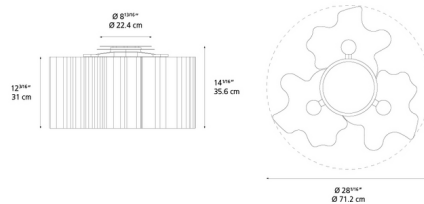

Specifications

COLOR White
 BODY FINISH Gray
 WATTAGE 300W
 DIMMER Standard 120V
 DIMENSIONS 28.06"W x 14.06"H x 28.06"D
 BULB NOT INCLUDED 3 x A19/Medium (E26)/100W/120V Incandescent
 OTHER BULB OPTIONS 3 x A21/Medium (E26)/120V LED
 COUNTRY OF ORIGIN Italy

Technical Information

PRODUCT DIMENSIONS Canopy: 8.8" diameter

Shown in gray / white

CLICK TO VIEW PRODUCT

Notes: