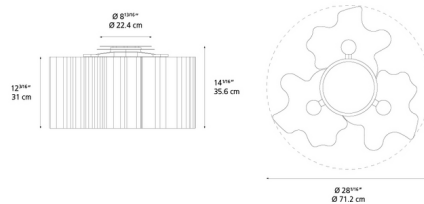

Specifications

COLOR	White
BODY FINISH	Gray
WATTAGE	300W
DIMMER	Standard 120V
DIMENSIONS	28.06"W x 14.06"H x 28.06"D
BULB NOT INCLUDED	3 x A19/Medium (E26)/100W/120V Incandescent
OTHER BULB OPTIONS	3 x A21/Medium (E26)/120V LED
COUNTRY OF ORIGIN	Italy

Technical Information

PRODUCT DIMENSIONS Canopy: 8.8" diameter

Shown in gray / white

CLICK TO VIEW PRODUCT

Notes: