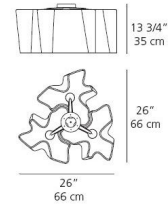

Shown in gray / white

Specifications

COLOR	White
BODY FINISH	Gray
WATTAGE	300W
DIMMER	Standard 120V
DIMENSIONS	26"W x 13.75"H
BULB NOT INCLUDED	3 x A19/Medium (E26)/100W/120V Incandescent
OTHER BULB OPTIONS	3 x A21/Medium (E26)/120V LED
COUNTRY OF ORIGIN	Italy