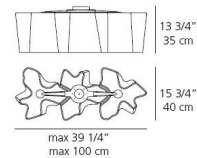

Description

Introduce a striking linear element of light into your contemporary interior with the Logico Triple Linear Ceiling Mount. This sophisticated fixture features three hand-blown, organically shaped satin glass diffusers arranged in a captivating linear formation, creating the illusion that light itself is floating gracefully across your ceiling. The Logico series is renowned for its Milky White or Smoke Grey diffusers, offering beautifully diffused light. This design is exceptionally versatile, making it ideal for illuminating long spaces or defining distinct zones within an open-concept layout. UL listed for safety and meticulously crafted in Italy, this ceiling light represents the pinnacle of quality and modern design. Customers frequently commend its sleek, architectural look and even light distribution that can brighten a significant area. Whether installed above a kitchen island, a dining table, or in a spacious hallway, the Logico Triple Linear Ceiling Light provides a contemporary and impactful lighting solution that is both visually stunning and highly functional.

Specifications

COLOR	White
BODY FINISH	Gray
WATTAGE	300W
DIMMER	Standard 120V
DIMENSIONS	39.25"W x 13.75"H x 15.75"D
BULB NOT INCLUDED	3 x A19/Medium (E26)/100W/120V Incandescent
OTHER BULB OPTIONS	3 x A21/Medium (E26)/120V LED
COUNTRY OF ORIGIN	Italy

Shown in gray / white

max 39 1/4"
max 100 cm

CLICK TO VIEW PRODUCT

Notes: