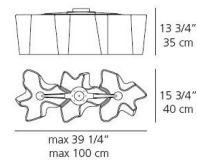

### Specifications

COLOR	White
BODY FINISH	Gray
WATTAGE	300W
DIMMER	Standard 120V
DIMENSIONS	39.25"W x 13.75"H x 15.75"D
BULB NOT INCLUDED	3 x A19/Medium (E26)/100W/120V Incandescent
OTHER BULB OPTIONS	3 x A21/Medium (E26)/120V LED
COUNTRY OF ORIGIN	Italy