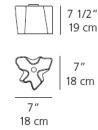

Specifications

COLOR White
BODY FINISH Gray
WATTAGE 60W
DIMMER Standard 120V
DIMENSIONS 7"W x 7.5"H
BULB NOT INCLUDED 1 x G16.5/Candelabra (E12)/60W/120V Incandescent
COUNTRY OF ORIGIN Italy

Shown in gray / white