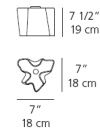

CLICK TO VIEW PRODUCT

Notes: