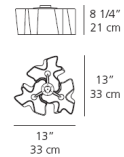

Description

Elevate your ceiling design with the exquisite Logico Micro Triple Nested Ceiling Mount, a fixture that brings the renowned Logico aesthetic to a compact yet impactful scale. This stunning light features three hand-blown, organically shaped satin glass diffusers that are artfully nested together, creating a captivating visual effect as they appear to float weightlessly. Available in crisp Milky White, the glass diffusers are beautifully complemented by a die-cast aluminum frame with a pale grey finish, ensuring a sleek and integrated look. Designed with versatility in mind, this fixture can be used as a standalone statement piece or as part of a larger assembly in a nested or linear configuration with other Logico Micro elements, offering endless design possibilities. It provides diffused light distribution, creating a soft, ambient glow. UL listed for safety and meticulously crafted in Italy, this ceiling mount exemplifies superior quality. Customers laud its unique design and beautiful, subtle illumination. Perfect for living rooms, dining areas, or bedrooms, the Logico Micro Triple Nested Ceiling Mount offers a sophisticated contemporary lighting solution.

Shown in gray / white

Specifications

COLOR White
BODY FINISH Gray
WATTAGE 180W
DIMMER Standard 120V
DIMENSIONS 13"W x 8.25"H x 13"D
BULB NOT INCLUDED 3 x G16.5/Candelabra (E12)/60W/120V Incandescent
COUNTRY OF ORIGIN Italy