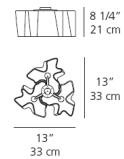

Description

Elevate your ceiling design with the exquisite Logico Micro Triple Nested Ceiling Mount, a fixture that brings the renowned Logico aesthetic to a compact yet impactful scale. This stunning light features three hand-blown, organically shaped satin glass diffusers that are artfully nested together, creating a captivating visual effect as they appear to float weightlessly. Available in crisp Milky White, the glass diffusers are beautifully complemented by a die-cast aluminum frame with a pale grey finish, ensuring a sleek and integrated look. Designed with versatility in mind, this fixture can be used as a standalone statement piece or as part of a larger assembly in a nested or linear configuration with other Logico Micro elements, offering endless design possibilities. It provides diffused light distribution, creating a soft, ambient glow. UL listed for safety and meticulously crafted in Italy, this ceiling mount exemplifies superior quality. Customers laud its unique design and beautiful, subtle illumination. Perfect for living rooms, dining areas, or bedrooms, the Logico Micro Triple Nested Ceiling Mount offers a sophisticated contemporary lighting solution.

Shown in gray / white

Specifications

COLOR White
BODY FINISH Gray
WATTAGE 180W
DIMMER Standard 120V
DIMENSIONS 13"W x 8.25"H x 13"D
BULB NOT INCLUDED 3 x G16.5/Candelabra (E12)/60W/120V Incandescent
COUNTRY OF ORIGIN Italy