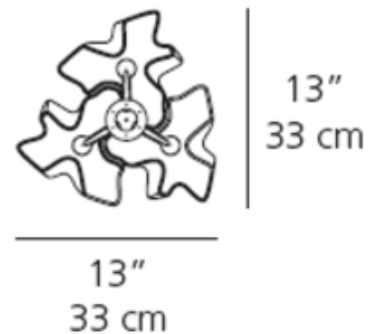

COMPANY

PROJECT

FIXTURE TYPE

APPROVED BY

DATE