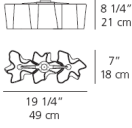

Shown in gray / white

Specifications

COLOR	White
BODY FINISH	Gray
WATTAGE	180W
DIMMER	Standard 120V
DIMENSIONS	19.25"L x 7"W x 8.25"H
BULB NOT INCLUDED	3 x G16.5/Candelabra (E12)/60W/120V Incandescent
COUNTRY OF ORIGIN	Italy