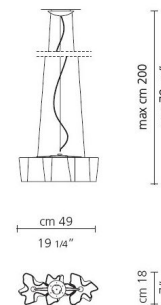

Description

Experience the delicate dance of light with the Logico Micro Triple Linear Suspension, a refined fixture that brings sculptural beauty to your overhead illumination. This exquisite suspension light features three hand-blown glass diffusers with a satined crystal finish, meticulously crafted to produce a beautifully diffused light that enchants any space. The diffusers are gracefully supported by a die-cast aluminum frame in a pale grey finish, ensuring a sleek and modern aesthetic, while stainless steel supporting cables provide secure and elegant suspension. The 7-inch diameter canopy ensures a clean, integrated installation. Providing diffused light distribution, this fixture casts a soft, ambient glow perfect for creating an inviting atmosphere. UL listed for safety and proudly made in Italy, the Logico Micro Triple Linear Suspension reflects the highest standards of quality and design. Customers are consistently impressed by its airy presence and beautifully balanced light. Perfect for illuminating kitchen islands, smaller dining tables, or creating a linear lighting effect in a contemporary living space, this fixture offers a sophisticated and artistic touch.

Specifications

COLOR	White
BODY FINISH	Gray
WATTAGE	180W
DIMMER	Standard 120V
DIMENSIONS	19.25"L x 7"W x 7.5"H
BULB NOT INCLUDED	3 x G16.5/Candelabra (E12)/60W/120V Incandescent
COUNTRY OF ORIGIN	Italy

Technical Information

PRODUCT DIMENSIONS	Max Overall Height: 78.75 in
--------------------	------------------------------

Shown in gray / white

CLICK TO VIEW PRODUCT

Notes: