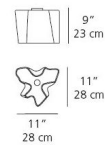

CLICK TO VIEW PRODUCT

Notes: