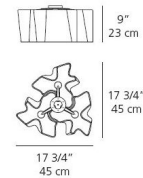

CLICK TO VIEW PRODUCT

Notes: