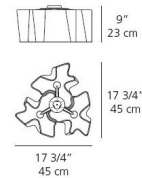

Shown in gray / white

Specifications

COLOR White
BODY FINISH Gray
WATTAGE 300W
DIMMER Standard 120V
DIMENSIONS 17.75"W x 9"H x 17.75"D
BULB NOT INCLUDED 3 x A19/Medium (E26)/100W/120V Incandescent
COUNTRY OF ORIGIN Italy