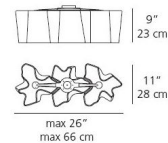

By Artemide

Description

Transform your ceiling into a refined statement of contemporary design with the Logico Mini Triple Linear Ceiling Mount. This exquisite fixture features three hand-blown, organically shaped satin glass diffusers arranged in a striking linear formation, creating the illusion that light itself is gracefully floating across your space. Available with a crisp Milky White diffuser and framed by a sophisticated die-cast aluminum structure in a pale grey finish, this light offers a seamless blend of art and illumination. Designed for a sleek, integrated look, it provides diffused light distribution, casting a soft, even glow that enhances any modern interior. Proudly made in Italy, the Logico Mini Triple Linear Ceiling Light is a testament to superior craftsmanship and enduring style. Customers consistently praise its clean, minimalist aesthetic and beautiful ambient light. Ideal for illuminating kitchen islands, dining tables, or hallways, this contemporary ceiling mount offers an impactful yet understated lighting solution, perfect for creating an inviting and well-lit environment.

Shown in gray / white

Specifications

COLOR White
BODY FINISH Gray
WATTAGE 300W
DIMMER Standard 120V
DIMENSIONS 26"W x 9"H x 11"D
BULB NOT INCLUDED 3 x A19/Medium (E26)/100W/120V Incandescent
COUNTRY OF ORIGIN Italy