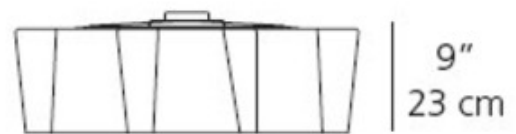

DESIGNER

M. De Lucchi & Reichert

BRAND

Artemide

DESCRIPTION

The Logico Mini Triple Linear Ceiling Mount features hand-blown organically shaped satin glass that seems to float in your space. Available in Milky White diffuser with a frame in die-cast aluminum, pale grey finish. Made in Italy.

Shown in: Gray / White

SHADE COLOR	White
BODY FINISH	Gray
WATTAGE	300W
DIMMER	Standard 120V
DIMENSIONS	26"W x 9"H x 11"D
BULB NOT INCLUDED	
LAMP	3 x A19/Medium (E26)/100W/120V Incandescent

max 26"
max 66 cm