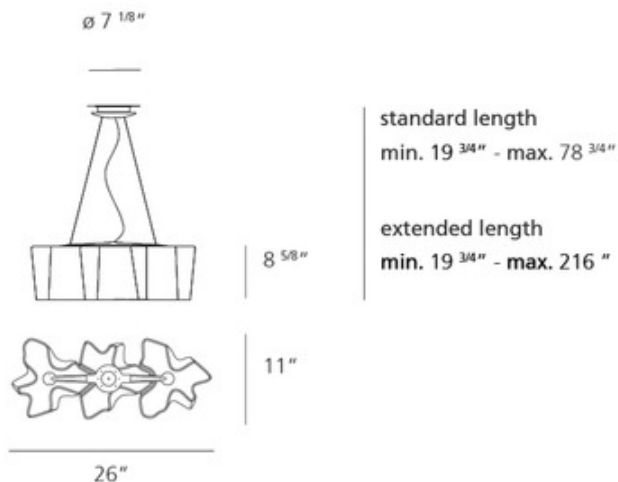

DESIGNER M. De Lucchi & Reichert
BRAND Artemide

DESCRIPTION

The Logico Mini Triple Linear Suspension features hand-blown organically shaped satin glass that seems to float in your space. Available in Grey Smoke or Milky White diffusers with a frame in die-cast aluminum, pale grey finish. Supporting cables in stainless steel. Made in Italy.

Shown in: Gray / Milky White

SHADE COLOR	Milky White
BODY FINISH	Gray
WATTAGE	300W
DIMMER	Standard 120V
DIMENSIONS	26"L x 11"W x 8.7"H
BULB NOT INCLUDED	
LAMP	3 x A19/Medium (E26)/100W/120V Incandescent 3 x A19/Medium (E26)/120V LED

Technical Information

PRODUCT DIMENSIONS Canopy: 7.125" diameter

SPEC # ART2811

COMPANY	PROJECT	FIXTURE TYPE	APPROVED BY	DATE