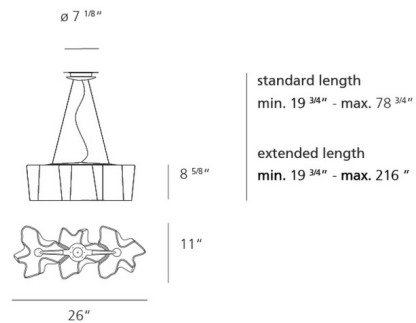

### Description

Elevate your space with the Logico Mini Triple Linear Suspension, a captivating fixture that marries sculptural form with unparalleled luminosity. This stunning pendant boasts three hand-blown, organically shaped satin glass diffusers arranged in a sleek linear design, creating a mesmerizing visual where light appears to float weightlessly. Choose between the understated elegance of Grey Smoke or the timeless purity of Milky White diffusers, both beautifully complemented by a die-cast aluminum frame in a pale grey finish. Suspended by slender stainless steel cables, this light embodies a perfect blend of modern sophistication and glamorous contemporary appeal. Made in Italy, the Logico Mini Triple Linear Suspension is a testament to superior design and meticulous craftsmanship. Customers rave about its dramatic visual impact and stunning diffused light, noting how it becomes an instant focal point. Perfect for illuminating dining tables, kitchen islands, or adding a linear design element to large living areas, this suspension light offers both artistic expression and exceptional functionality.

### Specifications

COLOR . . . . . Milky White  
 BODY FINISH . . . . . Gray  
 WATTAGE . . . . . 300W  
 DIMMER . . . . . Standard 120V  
 DIMENSIONS . . . . . 26"L x 11"W x 8.7"H  
 BULB NOT INCLUDED . . . . . 3 x A19/Medium (E26)/100W/120V Incandescent  
 OTHER BULB OPTIONS . . . . . 3 x A19/Medium (E26)/120V LED  
 COUNTRY OF ORIGIN . . . . . Italy

### Technical Information

PRODUCT DIMENSIONS . . . . . Canopy: 7.125" diameter

Shown in gray / milky white

CLICK TO VIEW PRODUCT

Notes: