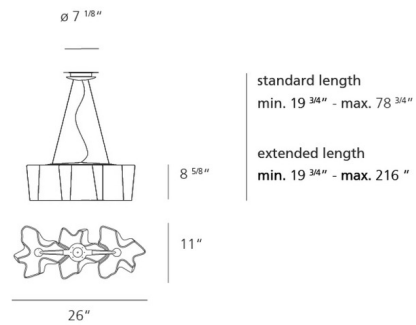

Description

Elevate your space with the Logico Mini Triple Linear Suspension, a captivating fixture that marries sculptural form with unparalleled luminosity. This stunning pendant boasts three hand-blown, organically shaped satin glass diffusers arranged in a sleek linear design, creating a mesmerizing visual where light appears to float weightlessly. Choose between the understated elegance of Grey Smoke or the timeless purity of Milky White diffusers, both beautifully complemented by a die-cast aluminum frame in a pale grey finish. Suspended by slender stainless steel cables, this light embodies a perfect blend of modern sophistication and glamorous contemporary appeal. Made in Italy, the Logico Mini Triple Linear Suspension is a testament to superior design and meticulous craftsmanship. Customers rave about its dramatic visual impact and stunning diffused light, noting how it becomes an instant focal point. Perfect for illuminating dining tables, kitchen islands, or adding a linear design element to large living areas, this suspension light offers both artistic expression and exceptional functionality.

Specifications

COLOR Milky White
 BODY FINISH Gray
 WATTAGE 300W
 DIMMER Standard 120V
 DIMENSIONS 26"L x 11"W x 8.7"H
 BULB NOT INCLUDED 3 x A19/Medium (E26)/100W/120V Incandescent
 OTHER BULB OPTIONS 3 x A19/Medium (E26)/120V LED
 COUNTRY OF ORIGIN Italy

Technical Information

PRODUCT DIMENSIONS Canopy: 7.125" diameter

Shown in gray / milky white

CLICK TO VIEW PRODUCT

Notes: