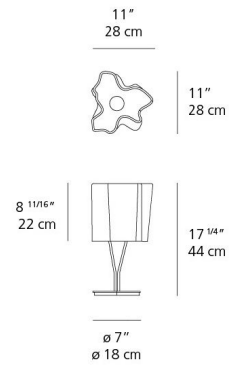

By Artemide

Description

Bring the iconic Logico aesthetic to your tabletop with the Logico Table Lamp, a versatile and elegantly designed fixture that transforms any surface into a luminous display. This lamp features a signature hand-blown glass shade with its distinctive organic shape, casting a beautifully diffused light that creates a warm, inviting ambiance. The shade is gracefully supported by a sleek die-cast aluminum stem and base, available in your choice of a polished Chrome or a sophisticated Grey finish, allowing you to perfectly match your interior decor. For ultimate convenience and control, an on/off switch and a responsive touch dimmer are cleverly incorporated on the cord, allowing you to effortlessly adjust the light intensity to suit any mood or task. Proudly made in Italy, the Logico Table Lamp is a testament to superior craftsmanship and timeless design. Customers consistently praise its stunning sculptural form and ambient, soft glow, highlighting its ability to elevate any living room, bedroom, or office space with its distinct contemporary charm.

Specifications

COLOR White
BODY FINISH Gray
WATTAGE 120W
DIMMER Included
DIMENSIONS 11"W x 17.25"H
BULB NOT INCLUDED 3 x G16.5/Candelabra (E12)/40W/120V Incandescent
COUNTRY OF ORIGIN Italy

Shown in gray / white