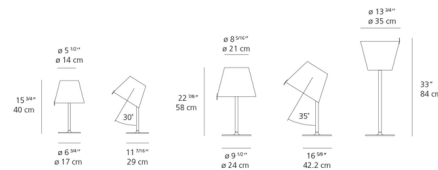

CLICK TO VIEW PRODUCT

Notes: