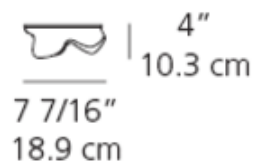

Shown in: Gray / White

SHADE COLOR	White
BODY FINISH	Gray
WATTAGE	60W
DIMMER	Standard 120V
DIMENSIONS	7.4"W x 7.4"H x 4"D
BULB NOT INCLUDED	
LAMP	1 x G16.5/Candelabra (E12)/60W/120V Incandescent

SPEC #

ART2824