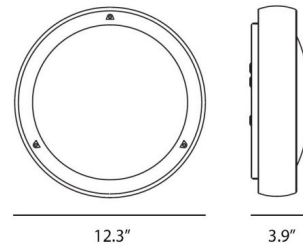

### Specifications

COLOR . . . . . Prismatic  
BODY FINISH . . . . . Polished Aluminum  
WATTAGE . . . . . 53W  
DIMMER . . . . . Standard 120V  
DIMENSIONS . . . . . 12.3"W x 12.3"H x 3.9"D  
BULB NOT INCLUDED . . . . . 1 x A19/Medium (E26)/53W/120V Incandescent  
COUNTRY OF ORIGIN . . . . . Canada