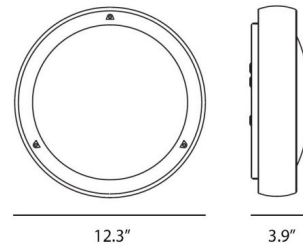

Lightology

lightology.com
866-954-4489
07-08-26

Project: _____

Company: _____

Location: _____ Fixture Type: _____

SPEC #: **ART2973**

Approved On: _____ Approved By: _____

Niki Outdoor Wall / Ceiling Light

By Artemide

Description

Unleash robust illumination and sophisticated design in your outdoor or indoor spaces with the Niki Outdoor Wall / Ceiling Light. This exceptionally durable fixture features a resilient molded stainless steel frame and a secure polyurethane seal gasket, ensuring longevity and performance in various environments. Available with either a sleek Satin or a polished Aluminum finish, and complemented by a prismatic glass diffuser, the Niki casts a bright, functional light while adding an architectural and contemporary touch. What truly sets this light apart is its IP65 rating, signifying complete protection against dust ingress and resistance to water jets from any direction, making it ideal for even challenging outdoor conditions. Customers frequently highlight its impressive durability and clean, industrial aesthetic, appreciating its ability to withstand the elements without compromising on style. Perfect for exterior facades, pathways, patios, or even high-humidity indoor areas like bathrooms, the Niki Wall/Ceiling Light delivers powerful, reliable, and stylish illumination wherever it's needed.

Specifications

COLOR . . . . . Prismatic
BODY FINISH . . . . . Polished Aluminum
WATTAGE 53W
DIMMER . . . . . Standard 120V
DIMENSIONS . . . . . 12.3"W x 12.3"H x 3.9"D
BULB NOT INCLUDED . . . . . 1 x A19/Medium (E26)/53W/120V Incandescent
COUNTRY OF ORIGIN . . . . . Canada

Notes:

CLICK TO VIEW PRODUCT