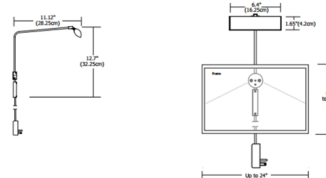

CLICK TO VIEW PRODUCT

Notes: