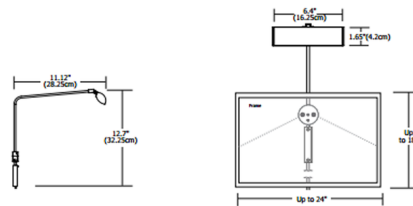

### Specifications

COLOR	N/A
BODY FINISH	Antique Bronze
WATTAGE	7.3W
DIMMER	Low Voltage Electronic
DIMENSIONS	6.4"W x 1.65"H x 11.12"D
INTEGRATED LED MODULE	1 x LED/7.3W/12V LED

### Technical Information

BEAM ANGLE	90°
COLOR RENDERING	97 CRI
LAMP COLOR	2961K
LUMENS/WATT	27.12
LUMINOUS FLUX	198 lumens

Shown in antique bronze

CLICK TO VIEW PRODUCT

Notes: