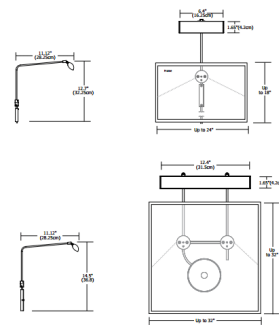

CLICK TO VIEW PRODUCT

Notes: