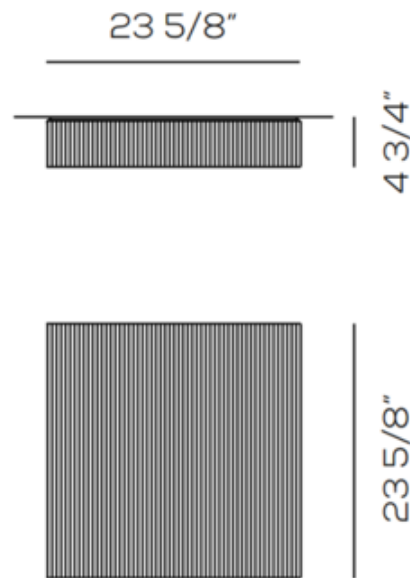

COMPANY

PROJECT

FIXTURE TYPE

APPROVED BY

DATE