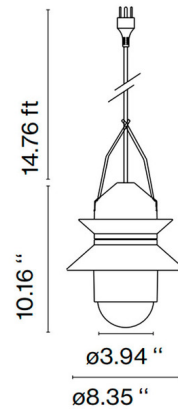

CLICK TO VIEW PRODUCT

Notes: