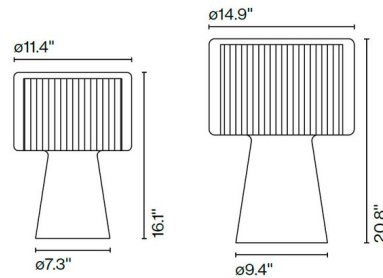

### Description

The Mercer Table Lamp features a shade of Pleated White Cotton Ribbons or Pearl White Cotton that floats in a Transparent blown glass body. On/off switch is located on the black cord. Available in two sizes.

### Specifications

COLOR	Pleated White Cotton Ribbons
BODY FINISH	Transparent
WATTAGE	72W
DIMMER	Standard 120V
DIMENSIONS	11.3\"W x 16.1\"H
BULB NOT INCLUDED	1 x A19/Medium (E26)/72W/120V Incandescent
OTHER BULB OPTIONS	1 x A19/Medium (E26)/120V LED
COUNTRY OF ORIGIN	Spain