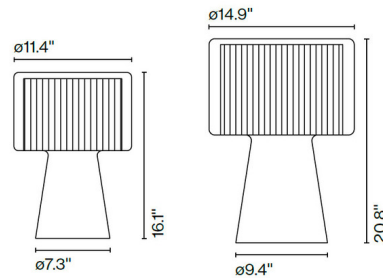

By Marset

Description

The Mercer Table Lamp features a shade of Pleated White Cotton Ribbons or Pearl White Cotton that floats in a Transparent blown glass body. On/off switch is located on the black cord. Available in two sizes.

Shown in transparent / pleated white cotton ribbons

Specifications

COLOR Pleated White Cotton Ribbons
BODY FINISH Transparent
WATTAGE 72W
DIMMER Standard 120V
DIMENSIONS 11.3"W x 16.1"H
BULB NOT INCLUDED 1 x A19/Medium (E26)/72W/120V Incandescent
OTHER BULB OPTIONS 1 x A19/Medium (E26)/120V LED
COUNTRY OF ORIGIN Spain