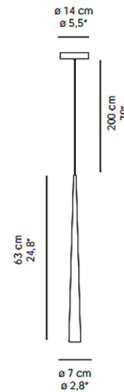

By Karboxx

Description

The Drink Pendant is available in a Red, Orange, Silver, or White painted composite fiberglass shade or Carbon fiber. One 8.7 watt, 12 volt GU5.3 base MR16 LED bulb is included. 2.8 inch diameter x 27.5 inch height x 103.8 inch overall length.

Specifications

COLOR White
BODY FINISH Black
WATTAGE 8.7W
DIMMER Dimmable
DIMENSIONS 103.8"L x 2.8"W x 27.5"H
BULB INCLUDED 1 x MR16/GU5.3 (bipin)/8.7W/12V LED

Technical Information

LAMP COLOR 2700K
LUMENS/WATT 91.95
LUMINOUS FLUX 800 lumens