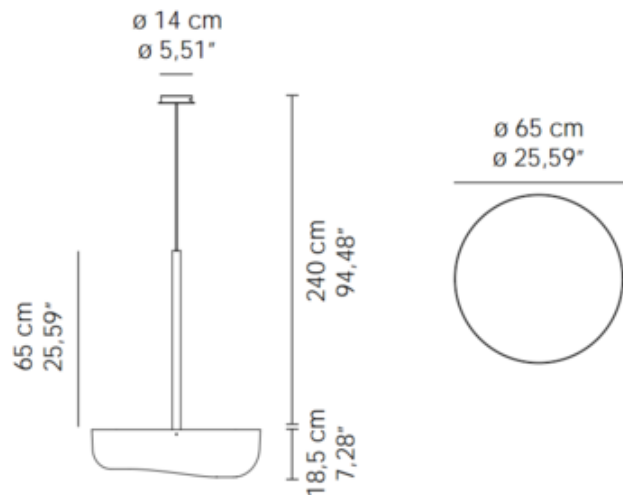

**DESIGNER**

Enrico Franzolini

**BRAND**

Karboxx

**DESCRIPTION**

Ola Fly Pendant features a fiberglass shade available in Orange, Red, White, Silver or Gold with Anthracite finish. Three 16 watt 120 volt A-type medium base LED bulbs are required, but not included. ETL listed. 25.59 inch width x 7.28 inch height x 101.76 inch maximum hanging length. Top diffuser available, sold separately.

<b>SHADE COLOR</b>	White
<b>BODY FINISH</b>	Anthracite
<b>WATTAGE</b>	48W
<b>DIMMER</b>	Dimmable
<b>DIMENSIONS</b>	101.76"L x 25.59"W x 7.28"H
<b>BULB NOT INCLUDED</b>	
<b>LAMP</b>	3 x A19/Medium (E26)/16W/120V LED 3 x CF/Medium (E26)/33W/120V Compact Fluorescent