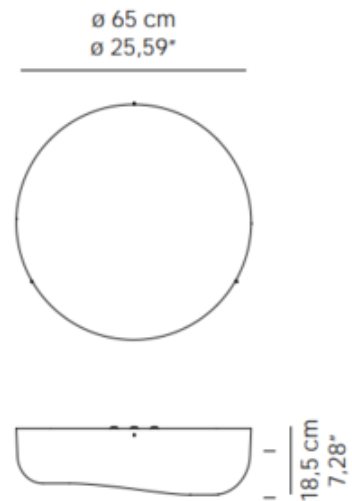

DESIGNER

Enrico Franzolini

BRAND

Karboxx

DESCRIPTION

Ola Fly Wall / Ceiling Light Fixture has a fiberglass shade available in Orange, Red, White, Silver or Gold. Three 16 watt, 120 volt A-type medium base LED bulbs are required but not included. ETL listed. 25.29 inch width x 7.28 inch height.

SHADE COLOR	White
BODY FINISH	Black
WATTAGE	48W
DIMMER	Dimmable
DIMENSIONS	25.59"W x 7.28"H
BULB NOT INCLUDED	
LAMP	3 x A19/Medium (E26)/16W/120V LED 3 x CF/Medium (E26)/33W/120V Compact Fluorescent

SPEC # KBX332244