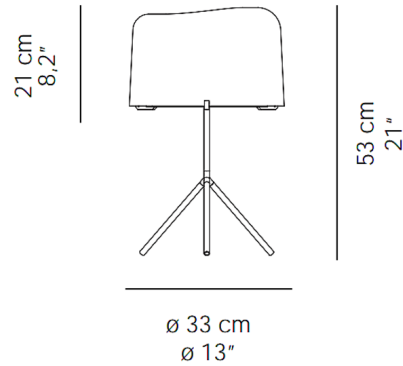

Description

Ola Table Lamp has a a metal base with an Anthracite finish and a fiberglass shade available in Orange, Red, White, Silver or Gold. One 10 watt, 120 volt A-type medium base LED bulb is required, but not included. ETL listed. 13 inch width x 21 inch height. Features on/off switch.

Specifications

COLOR White
BODY FINISH Anthracite
WATTAGE 10W
DIMMER Dimmable
DIMENSIONS 13"W x 21"H
BULB NOT INCLUDED 1 x A19/Medium (E26)/10W/120V LED
OTHER BULB OPTIONS 1 x CF/Medium (E26)/20W/120V Compact Fluorescent