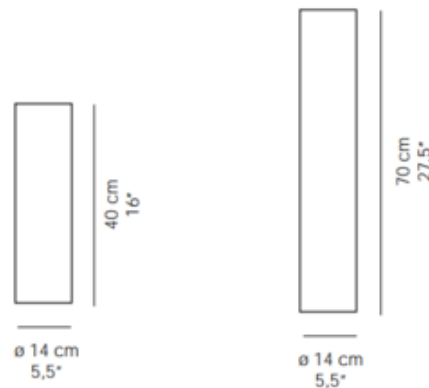

Tube Ceiling Light Fixture

Designer: Franzolini & Jiminez

Description:

The Tube Ceiling Light features a shade in Carbon fiber in Black or painted composite fiberglass in White, Silver, Orange or Red. Also available in a special edition Gold fiber fabric made of golden fiberglass and metal strings. Available in two sizes. One 100 watt, 120 volt PAR38 medium base halogen bulb is required, but not included. Small: 5.5 inch diameter x 16 inch height. Large: 5.5 inch diameter x 27.5 inch height.

Shown in: Carbon Fiber

Price: \$320.00

- Shade Color:** Carbon Fiber
- Body Finish:** N/A
- Lamp:** 1 x PAR38/Medium (E26)/100W/120V Haloge
1 x PAR38/Medium (E26)/120V LED
- Wattage:** 100W
- Dimmer:** Incandescent
- Dimensions:** 5.5"W x 16"H

Technical Information
Aperture Size: 0.000"

Product Number: KBX332337		
Company:	Fixture Type:	Jul 14, 2020
Project:	Approved By:	

Fax: 773-883-6131

Phone: 866-954-4489

Address: 1718 W. Fullerton Ave. Chicago IL 60614