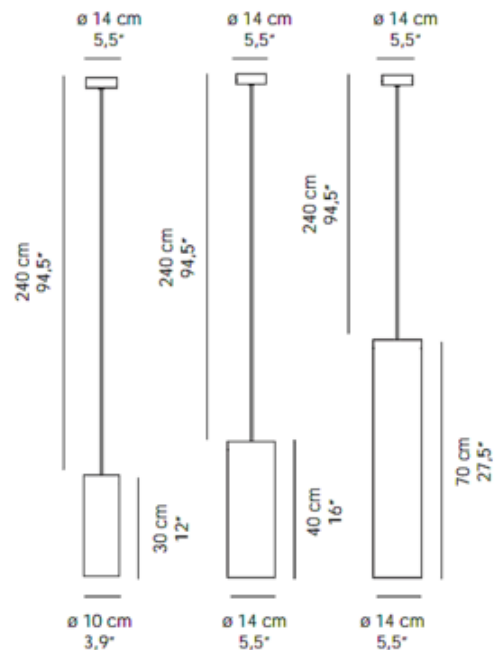

**DESIGNER** Franzolini & Jiminez  
**BRAND** Karboxx

**DESCRIPTION**

The Tube Pendant features a shade in Carbon fiber in Black or painted composite fiberglass in White, Silver, Orange or Red or a special Gold edition. Black canopy. Available in three sizes. ETL listed.

**SHADE COLOR** Carbon Fiber  
**BODY FINISH** Black  
**WATTAGE** 75W  
**DIMMER** Standard 120V  
**DIMENSIONS** 3.9"W x 12"H  
**BULB NOT INCLUDED**  
**LAMP** 1 x PAR30S/Medium (E26)/75W/120V Halogen  
 1 x PAR30S/Medium (E26)/120V LED

*Technical Information*

**PRODUCT DIMENSIONS** Cable Length: 94.5"

**SPEC #** KBX332347

COMPANY	PROJECT	FIXTURE TYPE	APPROVED BY	DATE