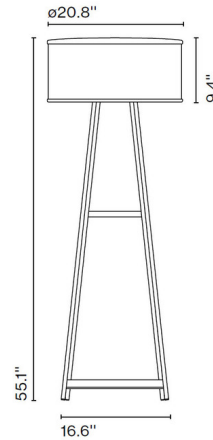

### Specifications

COLOR	Brown
BODY FINISH	Dark Iroko
WATTAGE	16W
DIMMER	N/A
DIMENSIONS	20.8"W x 55.1"H
BULB NOT INCLUDED	2 x A19/Medium (E26)/8W/120V LED
COUNTRY OF ORIGIN	Spain

CLICK TO VIEW PRODUCT

Notes: