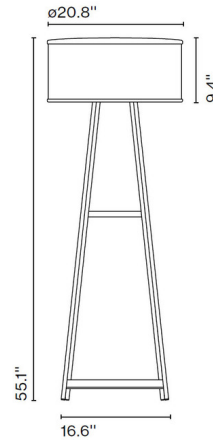

Description

Cala Outdoor Floor Lamp features a molded polyethylene shade enclosed in a Brown textilene sleeve with a Dark Iroko finish.

Shown in dark iroko / brown

Specifications

COLOR	Brown
BODY FINISH	Dark Iroko
WATTAGE	16W
DIMMER	N/A
DIMENSIONS	20.8"W x 55.1"H
BULB NOT INCLUDED	2 x A19/Medium (E26)/8W/120V LED
COUNTRY OF ORIGIN	Spain