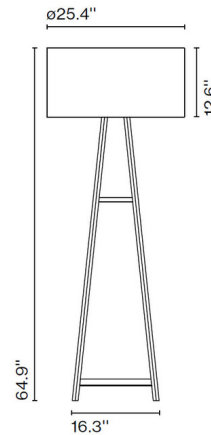

### Specifications

COLOR	White
BODY FINISH	Oak
WATTAGE	33W
DIMMER	Not Dimmable
DIMENSIONS	25.3"W x 64.9"H
BULB NOT INCLUDED	3 x A19/Medium (E26)/11W/120V LED
OTHER BULB OPTIONS	3 x A19/Medium (E26)/120V LED
COUNTRY OF ORIGIN	Spain