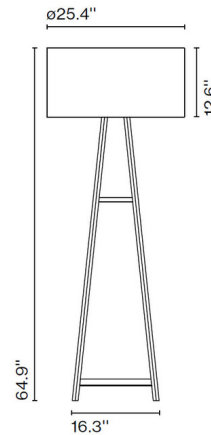

Specifications

COLOR	White
BODY FINISH	Oak
WATTAGE	33W
DIMMER	Not Dimmable
DIMENSIONS	25.3"W x 64.9"H
BULB NOT INCLUDED	3 x A19/Medium (E26)/11W/120V LED
OTHER BULB OPTIONS	3 x A19/Medium (E26)/120V LED
COUNTRY OF ORIGIN	Spain

CLICK TO VIEW PRODUCT

Notes: