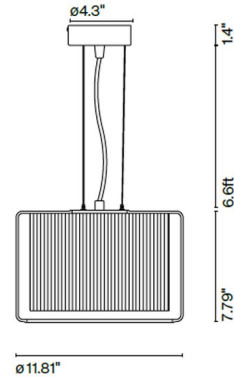

By Marset

Description

Mercer Pendant features a shade of Pleated White Cotton Ribbons or Pearl White Cotton that float in a Transparent blown glass structure. The 17.3 inch version includes a lower diffuser to prevent glare.

Shown in gray / pleated white cotton ribbons

Specifications

COLOR	Pleated White Cotton Ribbons
BODY FINISH	Gray
WATTAGE	22W
DIMMER	Standard 120V
DIMENSIONS	17.32"W x 11.41"H
BULB NOT INCLUDED	2 x A19/Medium (E26)/11W/120V LED
COUNTRY OF ORIGIN	Spain