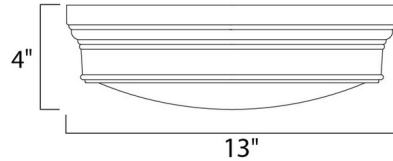

Description

Fairmont Ceiling Flush Mount features a Satin White glass diffuser with a Natural Aged Brass finish. Available in two sizes. UL listed.

Shown in natural aged brass / white

Specifications

COLOR White
BODY FINISH Natural Aged Brass
WATTAGE 120W
DIMMER Standard 120V
DIMENSIONS 16"W x 5"H
BULB NOT INCLUDED 3 x A19/Medium (E26)/40W/120V Incandescent
OTHER BULB OPTIONS 3 x A19/Medium (E26)/120V LED