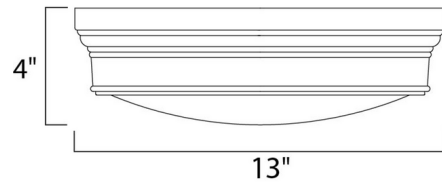

Description

Fairmont Ceiling Flush Mount features a Satin White glass diffuser with a Natural Aged Brass finish. Available in two sizes. UL listed.

Shown in natural aged brass / white

Specifications

COLOR White
BODY FINISH Natural Aged Brass
WATTAGE 120W
DIMMER Standard 120V
DIMENSIONS 16"W x 5"H
BULB NOT INCLUDED 3 x A19/Medium (E26)/40W/120V Incandescent
OTHER BULB OPTIONS 3 x A19/Medium (E26)/120V LED