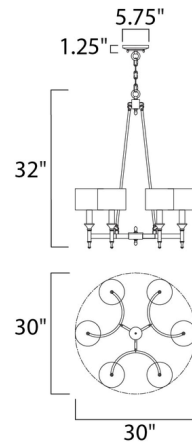

### Specifications

COLOR	Oatmeal
BODY FINISH	Natural Aged Brass
WATTAGE	240W
DIMMER	Standard 120V
DIMENSIONS	30"W x 32"H
BULB NOT INCLUDED	6 x B10/Candelabra (E12)/40W/120V Incandescent
OTHER BULB OPTIONS	6 x B10/Candelabra (E12)/120V LED