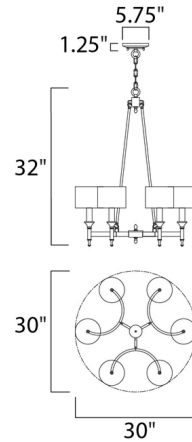

### Specifications

COLOR	Oatmeal
BODY FINISH	Natural Aged Brass
WATTAGE	240W
DIMMER	Standard 120V
DIMENSIONS	30"W x 32"H
BULB NOT INCLUDED	6 x B10/Candelabra (E12)/40W/120V Incandescent
OTHER BULB OPTIONS	6 x B10/Candelabra (E12)/120V LED