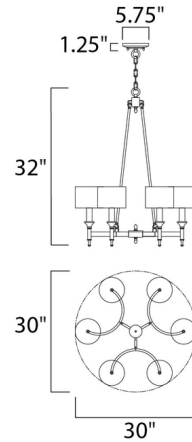

Shown in natural aged brass / oatmeal

Specifications

COLOR	Oatmeal
BODY FINISH	Natural Aged Brass
WATTAGE	240W
DIMMER	Standard 120V
DIMENSIONS	30"W x 32"H
BULB NOT INCLUDED	6 x B10/Candelabra (E12)/40W/120V Incandescent
OTHER BULB OPTIONS	6 x B10/Candelabra (E12)/120V LED