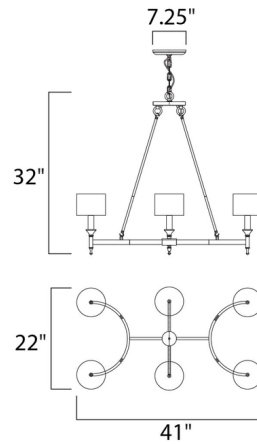

Description

Fairmont Linear Chandelier features Oatmeal fabric shades with a Polished Nickel or Natural Aged Brass finish. Six 40 watt, 120 volt B10 type candelabra base incandescent bulbs are required, but not included. UL listed. 30 inch width x 32 inch height x 41 inch length.

Shown in natural aged brass / oatmeal

Specifications

| | |
|--------------------|--|
| COLOR | Oatmeal |
| BODY FINISH | Natural Aged Brass |
| WATTAGE | 240W |
| DIMMER | Standard 120V |
| DIMENSIONS | 41"L x 22"W x 32"H |
| BULB NOT INCLUDED | 6 x B10/Candelabra (E12)/40W/120V Incandescent |
| OTHER BULB OPTIONS | 6 x B10/Candelabra (E12)/120V LED |