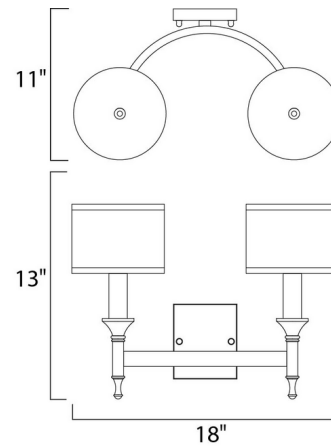

Shown in natural aged brass / oatmeal