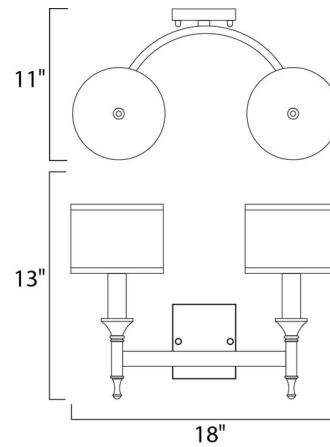

Description

Fairmont Wall Sconce features Oatmeal fabric shades with a Polished Nickel or Natural Aged Brass finish. Two 60 watt, 120 volt B10 type candelabra base incandescent bulbs are required, but not included. UL listed. 18 inch width x 13 inch height x 11 inch depth.

Shown in natural aged brass / oatmeal

Specifications

COLOR	Oatmeal
BODY FINISH	Natural Aged Brass
WATTAGE	10W
DIMMER	Standard 120V
DIMENSIONS	18"W x 13"H x 11"D
BULB NOT INCLUDED	2 x B11/Candelabra (E12)/5W/120V LED
OTHER BULB OPTIONS	2 x B10/Candelabra (E12)/120V LED 2 x B10/Candelabra (E12)/60W/120V Incandescent