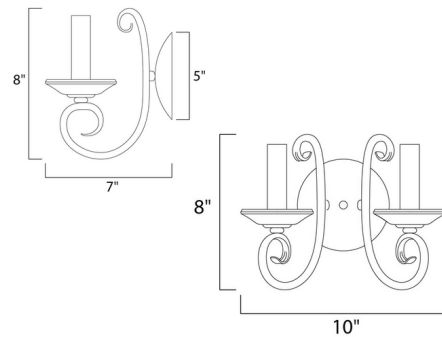

CLICK TO VIEW PRODUCT

Notes: