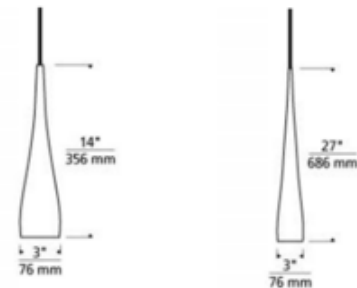

BRAND Visual Comfort Modern

DESCRIPTION

The slender, modern Cypree Freejack Pendant is an elegant upgrade to the classic conical pendant. Compatible for use with 1-circuit and 2-circuit Monorail track systems or Freejack canopy. Halogen: Includes one 12 volt, 50 watt JC GY6.35 xenon bi-pin lamp. LED: Includes one 12 volt, 8 watt replaceable SORAA LED module. Supplied with six feet of field cuttable suspension cable and a Freejack connector. Freejack canopy required if used as a monopoint, sold separately. Dimmer type dependent on system transformer (low voltage magnetic or electronic).

SHADE COLOR	Transparent Smoke
BODY FINISH	Satin Nickel
WATTAGE	50W
DIMMER	Dimmable
DIMENSIONS	86"L x 3"W x 14"H
BULB INCLUDED	
LAMP	1 x JC/GY6.35 (bipin)/50W/12V Krypton Xenon

SPEC # TLG333282

COMPANY	PROJECT	FIXTURE TYPE	APPROVED BY	DATE