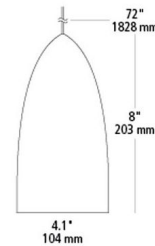

CLICK TO VIEW PRODUCT

Notes: