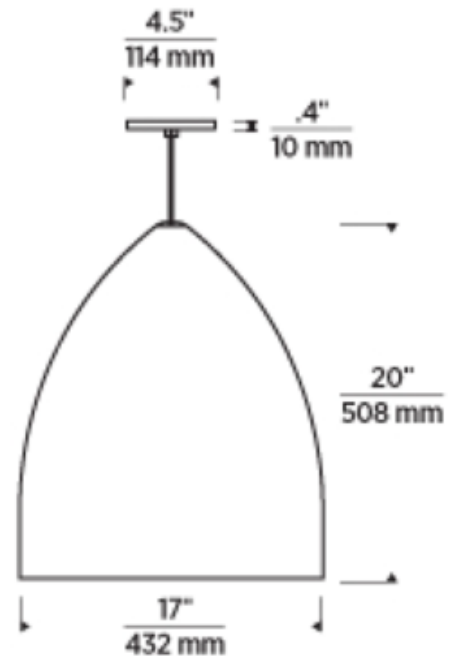

COMPANY	PROJECT	FIXTURE TYPE	APPROVED BY	DATE