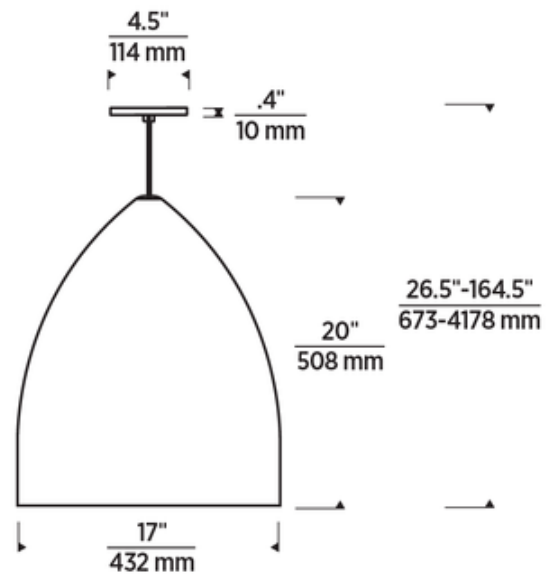

COMPANY	PROJECT	FIXTURE TYPE	APPROVED BY	DATE