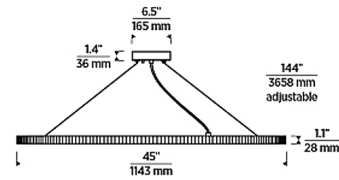

By Visual Comfort Modern

Description

The Interlace Pendant shows off an intricate woven design, where thin stainless steel cables are hand-strung into a metal ring frame. The ring casts a bright glow of LED light inward, highlighting the reflective strands while providing ambient illumination. The hanging cables can be adjusted to position the ring level or at an angle. Use this fixture as a standalone or cluster multiple in varying sizes and heights to create a stunning artistic installation across a larger space. 120V: TRIAC and ELV dimmable.

Specifications

COLOR	N/A
BODY FINISH	Satin Nickel
WATTAGE	67.6W
DIMMER	Low Voltage Electronic
DIMENSIONS	45"W x 1.1"H
INTEGRATED LED MODULE	1 x LED/67.6W/120V LED
COUNTRY OF ORIGIN	China

Technical Information

LAMP LIFE	50000 hours
COLOR RENDERING	80 CRI
LAMP COLOR	2700K
LUMENS/WATT	39.35
LUMINOUS FLUX	2660 lumens

Shown in satin nickel

CLICK TO VIEW PRODUCT

Notes: