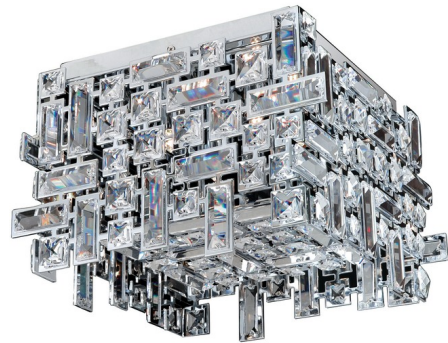

Lightology

lightology.com
866-954-4489
07-09-26

Project: _____

Company: _____

Location: _____ Fixture Type: _____

SPEC #: **AGR333778**

Approved On: _____ Approved By: _____

Vermeer Square Ceiling Light By Allegri

Description

The Vermeer Square Ceiling Flush Mount was inspired by the De Stijl Art Movement founded in the Netherlands during the early 20th century. These clear Prism crystals are arranged in unique patterns that embody the De Stijl principles of asymmetry and rectilinear lines.

Shown in chrome / firenze clear

Specifications

COLOR Firenze Clear
BODY FINISH Chrome
WATTAGE 160W
DIMMER Standard 120V
DIMENSIONS 14"W x 9.5"H x 14"D
BULB NOT INCLUDED 4 x B10/Candelabra (E12)/40W/120V Incandescent
OTHER BULB OPTIONS 4 x B10/Candelabra (E12)/120V LED
COUNTRY OF ORIGIN China

Technical Information

PRODUCT DIMENSIONS Canopy: 10"W x 12"D

Notes:

CLICK TO VIEW PRODUCT