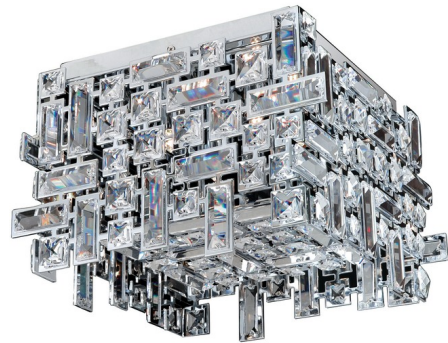

Lightology

lightology.com
866-954-4489
04-25-26

Project: _____

Company: _____

Location: _____ Fixture Type: _____

SPEC #: **AGR333778**

Approved On: _____ Approved By: _____

Vermeer Square Ceiling Light By Allegri

Description

The Vermeer Square Ceiling Flush Mount was inspired by the De Stijl Art Movement founded in the Netherlands during the early 20th century. These clear Prism crystals are arranged in unique patterns that embody the De Stijl principles of asymmetry and rectilinear lines.

Shown in chrome / firenze clear

Specifications

COLOR Firenze Clear
BODY FINISH Chrome
WATTAGE 160W
DIMMER Standard 120V
DIMENSIONS 14"W x 9.5"H x 14"D
BULB NOT INCLUDED 4 x B10/Candelabra (E12)/40W/120V Incandescent
OTHER BULB OPTIONS 4 x B10/Candelabra (E12)/120V LED
COUNTRY OF ORIGIN China

Technical Information

PRODUCT DIMENSIONS Canopy: 10"W x 12"D

Notes:

CLICK TO VIEW PRODUCT