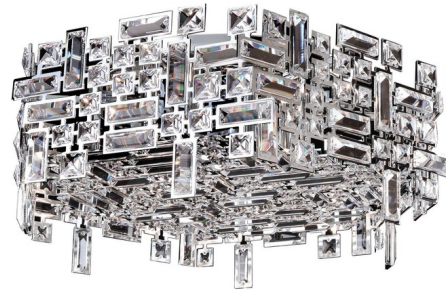

Lightology

lightology.com
866-954-4489
07-09-26

Project: _____

Company: _____

Location: _____ Fixture Type: _____

SPEC #: **AGR333780**

Approved On: _____ Approved By: _____

Vermeer Hexagon Ceiling Light By Allegri

Description

The Vermeer Hex Flush Mount was inspired by the De Stijl Art Movement founded in the Netherlands during the early 20th century. Clear Prism crystals are arranged in unique patterns that embody the De Stijl principles of asymmetry and rectilinear lines.

Shown in chrome / firenze clear

Specifications

COLOR Firenze Clear
BODY FINISH Chrome
WATTAGE 240W
DIMMER Standard 120V
DIMENSIONS 24"W x 10"H
BULB NOT INCLUDED 6 x B10/Candelabra (E12)/40W/120V Incandescent
OTHER BULB OPTIONS 6 x B10/Candelabra (E12)/120V LED
COUNTRY OF ORIGIN China