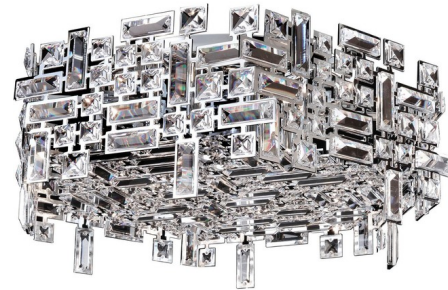

## Vermeer Hexagon Ceiling Light By Allegri

### Description

The Vermeer Hex Flush Mount was inspired by the De Stijl Art Movement founded in the Netherlands during the early 20th century. Clear Prism crystals are arranged in unique patterns that embody the De Stijl principles of asymmetry and rectilinear lines.