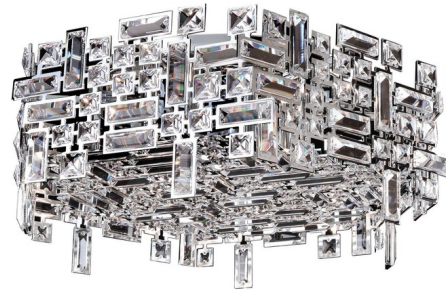

## Vermeer Hexagon Ceiling Light By Allegri

### Description

The Vermeer Hex Flush Mount was inspired by the De Stijl Art Movement founded in the Netherlands during the early 20th century. Clear Prism crystals are arranged in unique patterns that embody the De Stijl principles of asymmetry and rectilinear lines.