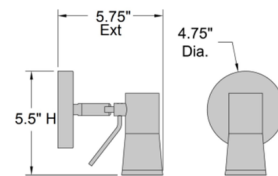

By Access

Description

Cyprus 2 LED Wall Sconce features a Bronze finish. Head swivels up and down to direct light. Includes 72 inch cord and plug; switch provided on the canopy. ETL listed. Suitable for commercial or residential use.

Shown in bronze

Specifications

| | |
|-----------------------|-------------------------|
| COLOR | N/A |
| BODY FINISH | Bronze |
| WATTAGE | 3W |
| DIMMER | Not Dimmable |
| DIMENSIONS | 4.75"W x 5.5"H x 5.75"D |
| INTEGRATED LED MODULE | 1 x LED/3W/12V LED |
| COUNTRY OF ORIGIN | China |