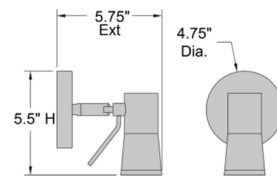

Description

Cyprus 2 LED Wall Sconce features a Bronze finish. Head swivels up and down to direct light. Includes 72 inch cord and plug; switch provided on the canopy. ETL listed. Suitable for commercial or residential use.

Shown in bronze

Specifications

COLOR	N/A
BODY FINISH	Bronze
WATTAGE	3W
DIMMER	Not Dimmable
DIMENSIONS	4.75"W x 5.5"H x 5.75"D
INTEGRATED LED MODULE	1 x LED/3W/12V LED
COUNTRY OF ORIGIN	China

Technical Information